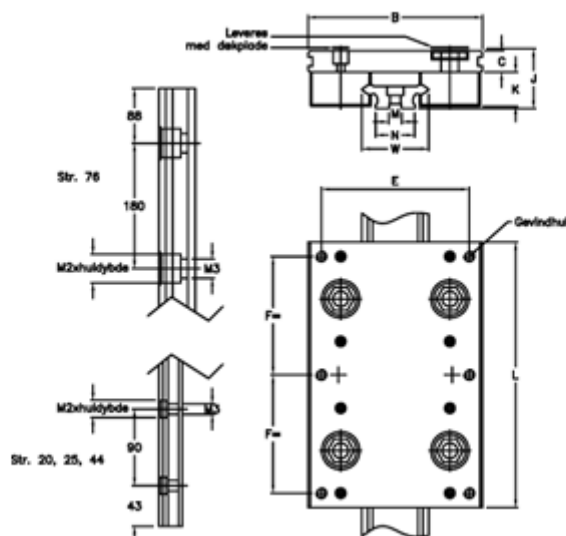

Article number: 056512011796

Description: Hepco Simple Select 20 1-1796

## Measures

B = 64	M = 5x2
C = 10.0	M1 = 4.5
E = 50	M2 = 8x4,1
F = 44	N = 12.4
G = 6xM5	Size = 20
J = 24.95	W = 20
K = 14.0	
L = 100	